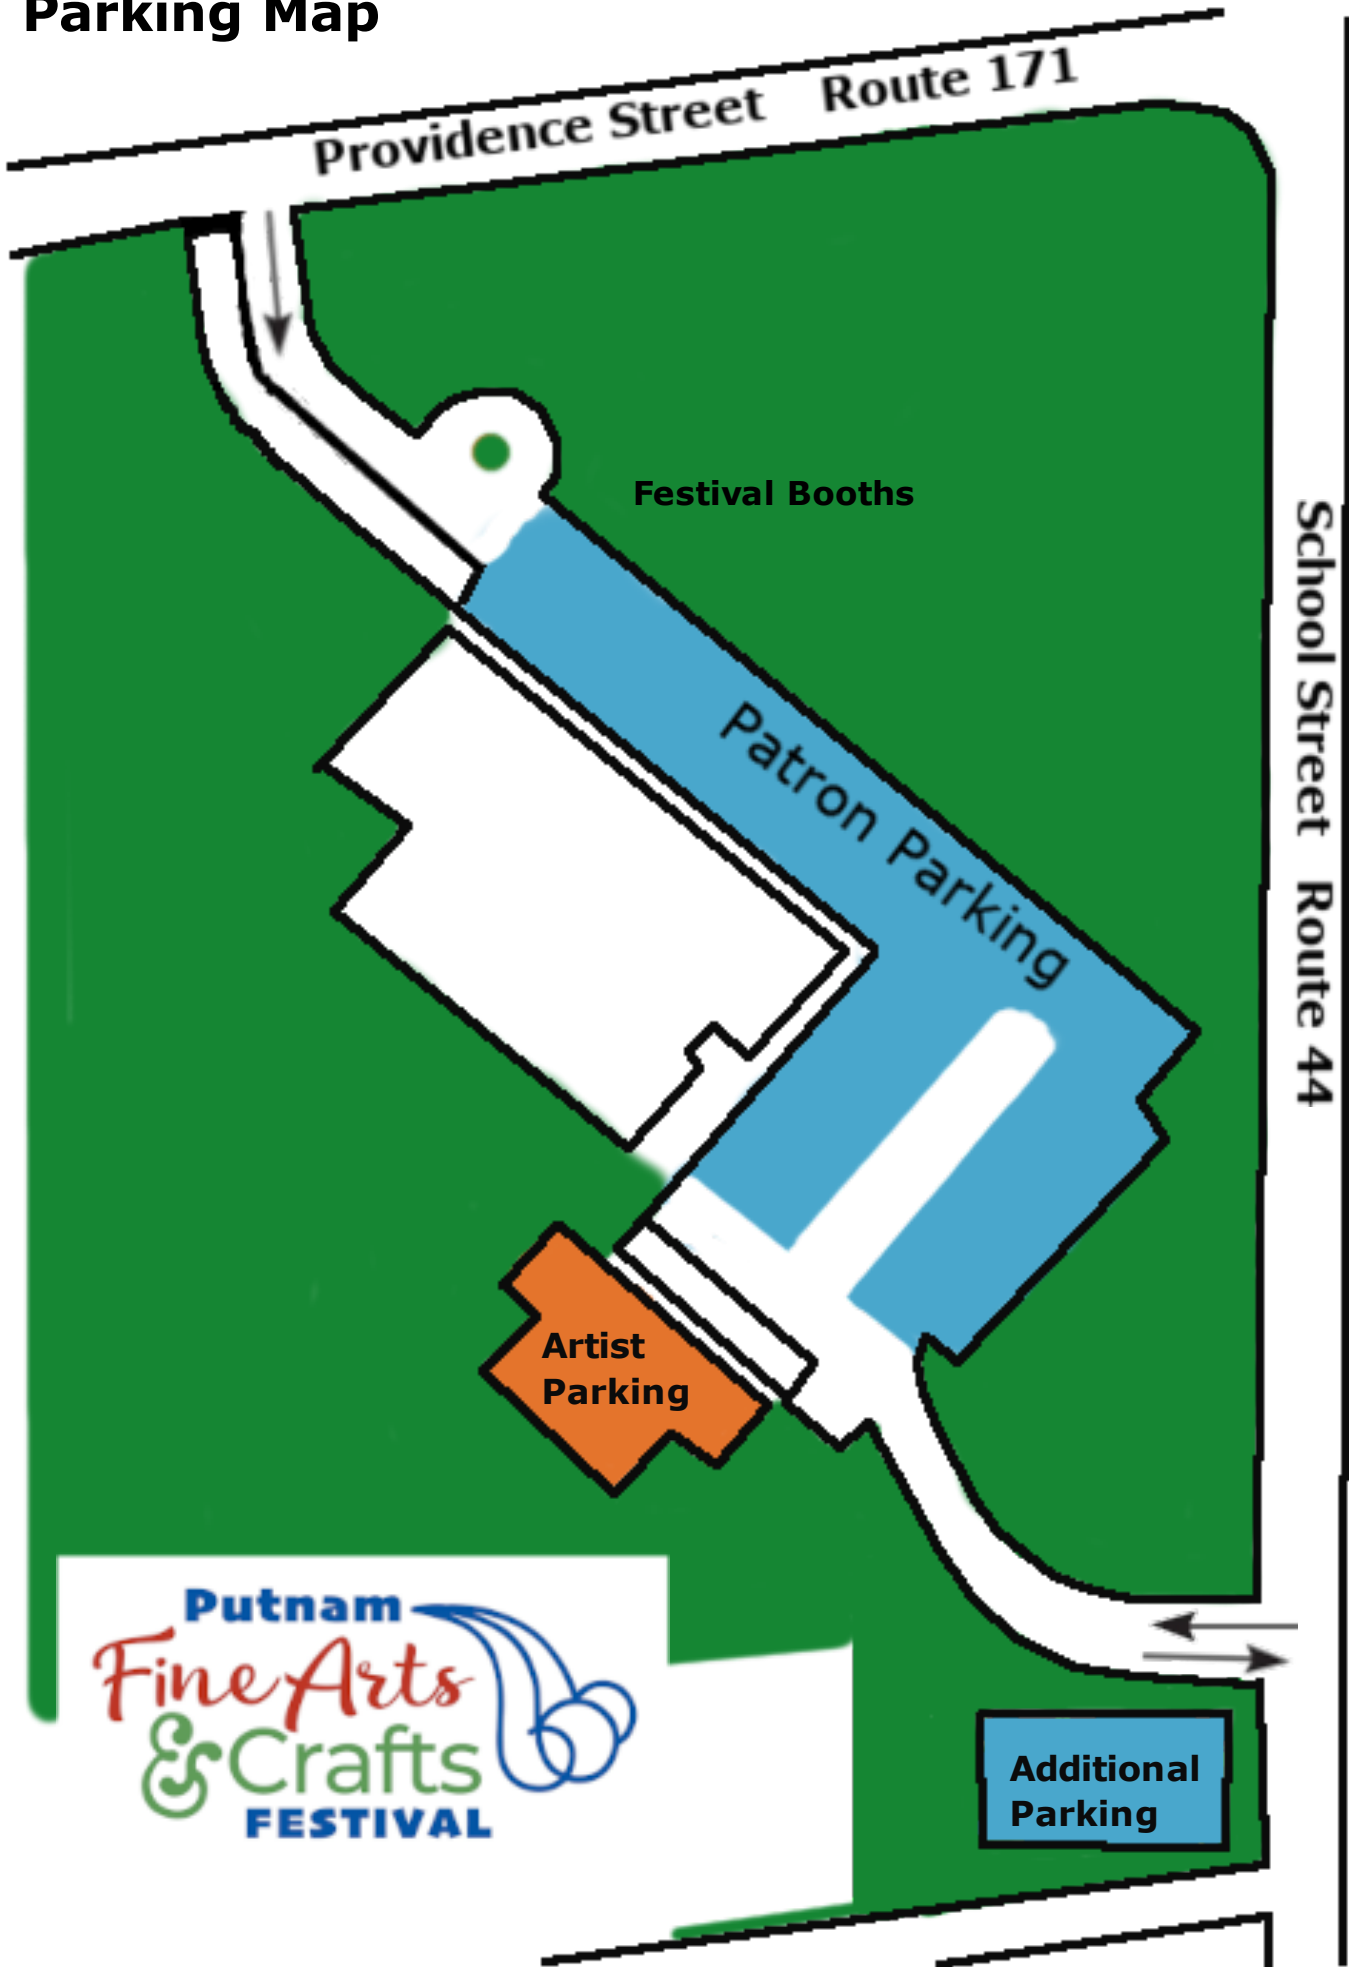

Parking Map

Providence Street Route 171

School Street Route 44

Festival Booths

Patron Parking

Artist Parking

Additional Parking